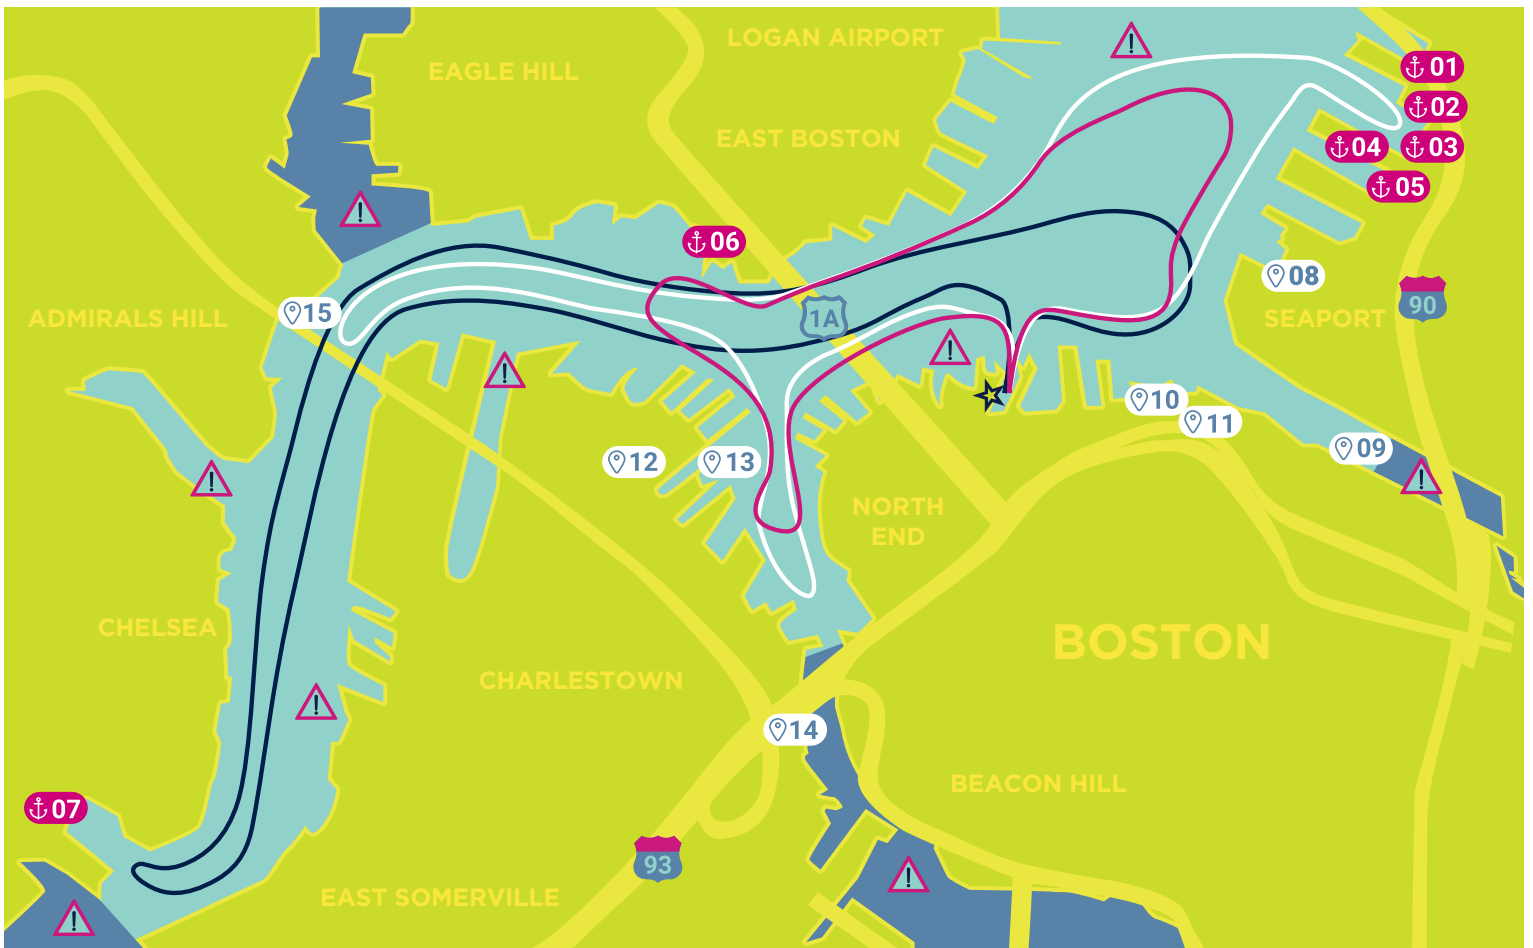

MAP / GUIDE

 STARTING POINT

 PINK ROUTE = 1H

 WHITE ROUTE = 2H

 BLACK ROUTE = 2H

 AREA NON NAVIGABLE

 01 LEGAL HARBORSIDE SEAPORT

 02 TEMAZCAL CANTINA - SEAPORT

 03 TONY C'S SPORTS BAR & GRILL - SEAPORT

 04 DEL FRISCO'S STEAKHOUSE - SEAPORT

 05 75 ON LIBERTY WHARF

 06 REELHOUSE EAST BOSTON

 07 ENCORE BOSTON HARBOR

 08 ICA BOSTON

 09 BOSTON TEA PARTY SHIP & MUSEUM

 10 BOSTON HARBOR HOTEL

 11 US COAST GUARD BASE BOSTON

 12 USS CONSTITUTION MUSEUM

 13 USS CASSIN YOUNG

 14 LEONARD P. ZAKI HILL MEMORIAL BRIDGE

 15 TOBIN BRIDGE

 01

LEGAL HARBORSIDE SEAPORT

DAILY
11am-11pm

MAURICE J. TOBIN MEMORIAL BRIDGE  16

The Maurice J. Tobin Memorial Bridge is a cantilever truss bridge that spans more than two miles from Boston to Chelsea over the Mystic River in Massachusetts. The bridge is the largest in New England. It is operated by the Massachusetts Department of Transportation and carries U.S. Route 1.
en.wikipedia.org/wiki/Tobin_Bridge